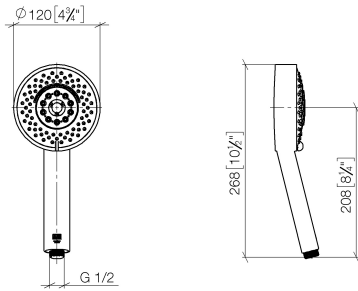

ST 050 204 7980

Fits: IMO, MEM, CL.1, CYO

- slide bar
- Pipe diameter 18 mm
- rosette 60 x 60 mm
- gauge 800 mm
- metal shower hose 1750mm with integrated anti-twist protection
- shower hose connector 3/8"
- Four settings: COMPACT RAIN, COMPACT SOFT FLOW, COMPACT AQUAPRESSURE FLOW, COMPACT CASCADE, max. flow rate 6.8 l/min (at 3 bar)
- spray head Ø 120mm

## SYMETRICS Shower set - Chrome

---

IMO

ST 050 204 7980

ST 050 204 7980

Fits: IMO, MEM, CL.1, CYO

- slide bar
- Pipe diameter 18 mm
- rosette 60 x 60 mm
- gauge 800 mm
- metal shower hose 1750mm with integrated anti-twist protection
- shower hose connector 3/8"

ST 050 204 7980

**Spare parts list**

No.	Item Number	Name	Quantity used	Delivery time
1	05 30 31 025 00 90	fixing set	2	2
2	08 17 98 507-00	holder	2	10
3	09 31 11 061 90	pin	2	2
4	05 28 22 590 01-00	bar	1	10
5	12 580 970-00	Slide unit - Chrome	1	10
6	28 322 970-00	Metal shower hose 1/2" x 3/8" x 1750 mm - Chrome	1	2

## SYMETRICS Shower set - Chrome

---

IMO

ST 050 204 7980

ST 050 204 7980

mm [inches]

**Flow rate chart**

**Codes & Standards**