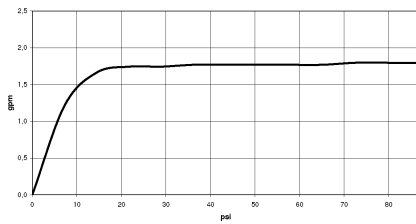

## SYMETRICS Shower set - Chrome

---

IMO

ST 050 204 7980

ST 050 204 7980

mm [inches]

**Flow rate chart**

**Codes & Standards**