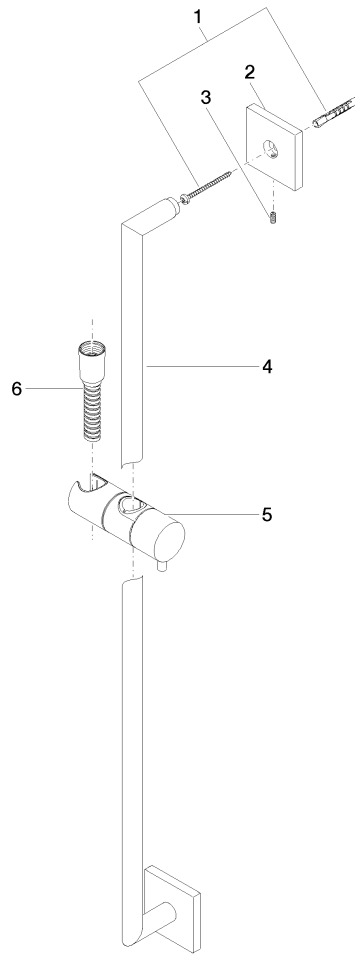

ST 050 204 7980

Fits: IMO, MEM, CL.1, CYO

- slide bar
- Pipe diameter 18 mm
- rosette 60 x 60 mm
- gauge 800 mm
- metal shower hose 1750mm with integrated anti-twist protection
- shower hose connector 3/8"
- Four settings: COMPACT RAIN, COMPACT SOFT FLOW, COMPACT AQUAPRESSURE FLOW, COMPACT CASCADE, max. flow rate 6.8 l/min (at 3 bar)
- spray head Ø 120mm

## SYMETRICS Shower set - Chrome

---

IMO

ST 050 204 7980

ST 050 204 7980

Fits: IMO, MEM, CL.1, CYO

- slide bar
- Pipe diameter 18 mm
- rosette 60 x 60 mm
- gauge 800 mm
- metal shower hose 1750mm with integrated anti-twist protection
- shower hose connector 3/8"

**Required miscellaneous**

	<b>Hand shower FlowReduce - Chrome</b>	28 018 979-00 0010
---	--	-----------------------

ST 050 204 7980

mm [inches]

Certificates

WRAS\_2009048. ACS\_20 ACC LY 738. IAPMO\_4976 (1).

ST 050 204 7980

**Spare parts list**

No.	Item Number	Name	Quantity used	Delivery time
1	05 30 31 025 00 90	fixing set	2	2
2	08 17 98 507-00	holder	2	10
3	09 31 11 061 90	pin	2	2
4	05 28 22 590 01-00	bar	1	10
5	12 580 970-00	Slide unit - Chrome	1	10
6	28 322 970-00	Metal shower hose 1/2" x 3/8" x 1750 mm - Chrome	1	2