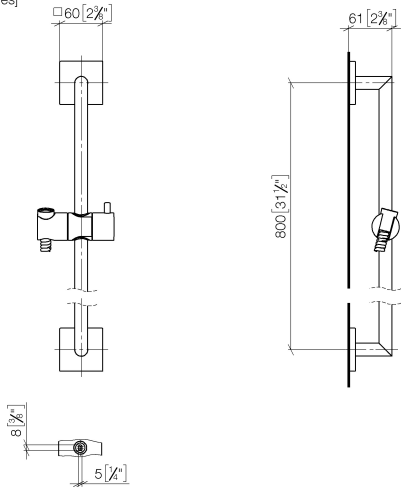

ST 050 204 7980

mm [inches]

Certificates

WRAS_2009048. ACS_20 ACC LY 738. IAPMO_4976 (1).