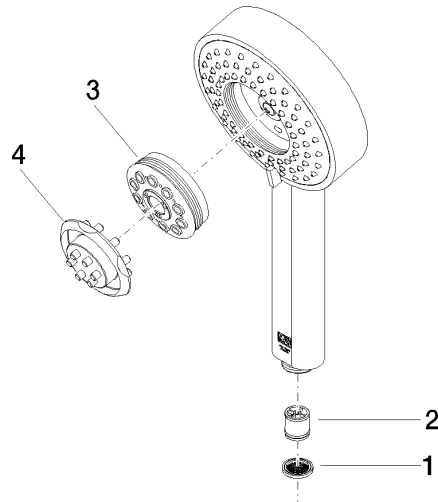

ST 050 204 7980

Fits: IMO, MEM, CL.1, CYO

- slide bar
- Pipe diameter 18 mm
- rosette 60 x 60 mm
- gauge 800 mm
- metal shower hose 1750mm with integrated anti-twist protection
- shower hose connector 3/8"
- Four settings: COMPACT RAIN, COMPACT SOFT FLOW, COMPACT AQUAPRESSURE FLOW, COMPACT CASCADE, max. flow rate 6.8 l/min (at 3 bar)
- spray head Ø 120mm

ST 050 204 7980

**Spare parts list**

No.	Item Number	Name	Quantity used	Delivery time
1	05 30 31 025 00 90	fixing set	2	2
2	08 17 98 507-00	holder	2	10
3	09 31 11 061 90	pin	2	2
4	05 28 22 590 01-00	bar	1	10
5	12 580 970-00	Slide unit - Chrome	1	10
6	28 322 970-00	Metal shower hose 1/2" x 3/8" x 1750 mm - Chrome	1	2

## SYMETRICS Shower set - Chrome

---

IMO

ST 050 204 7980

ST 050 204 7980

mm [inches]

**Flow rate chart**

**Codes & Standards**

## SYMETRICS Shower set - Chrome

---

IMO

ST 050 204 7980

ST 050 204 7980

**Spare parts list**

No.	Item Number	Name	Quantity used	Delivery time
1	09 23 01 039 90	sieve	1	2
2	09 23 01 166 90	flow reducer	1	2
3	04 12 11 071 00 90	shower	1	2
4	09 30 09 022 90	key	1	2